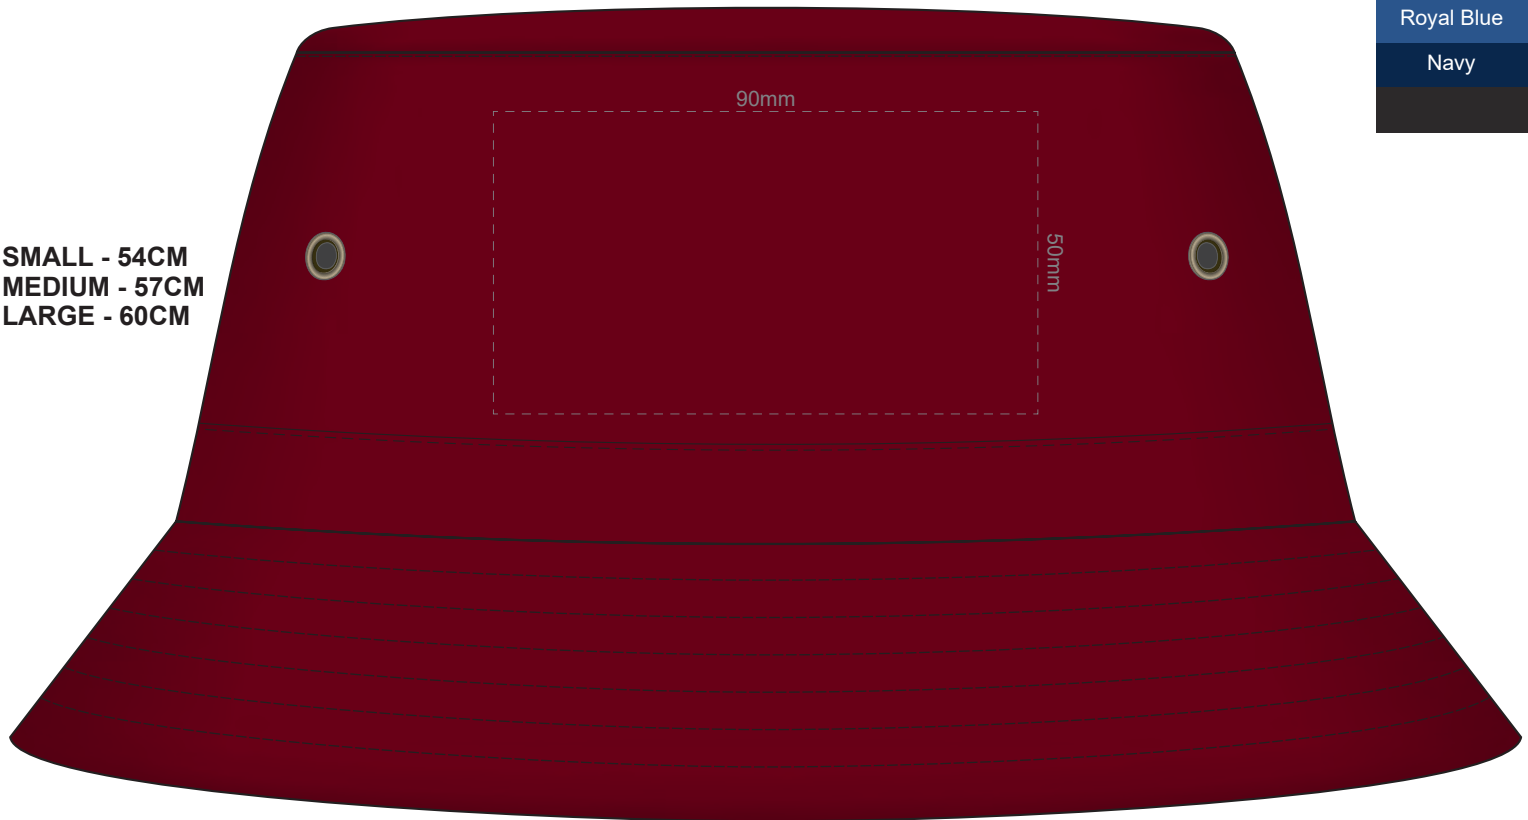

80% of Actual Size
Colourflex Transfer
Faux Embroidery
FRONT

SMALL - 54CM
MEDIUM - 57CM
LARGE - 60CM

80% of Actual Size
Colourflex Transfer
Faux Embroidery
BACK

SMALL - 54CM
MEDIUM - 57CM
LARGE - 60CM

80% of Actual Size
Embroidery
FRONT

SMALL - 54CM
MEDIUM - 57CM
LARGE - 60CM

80% of Actual Size
Embroidery
BACK

SMALL - 54CM
MEDIUM - 57CM
LARGE - 60CM