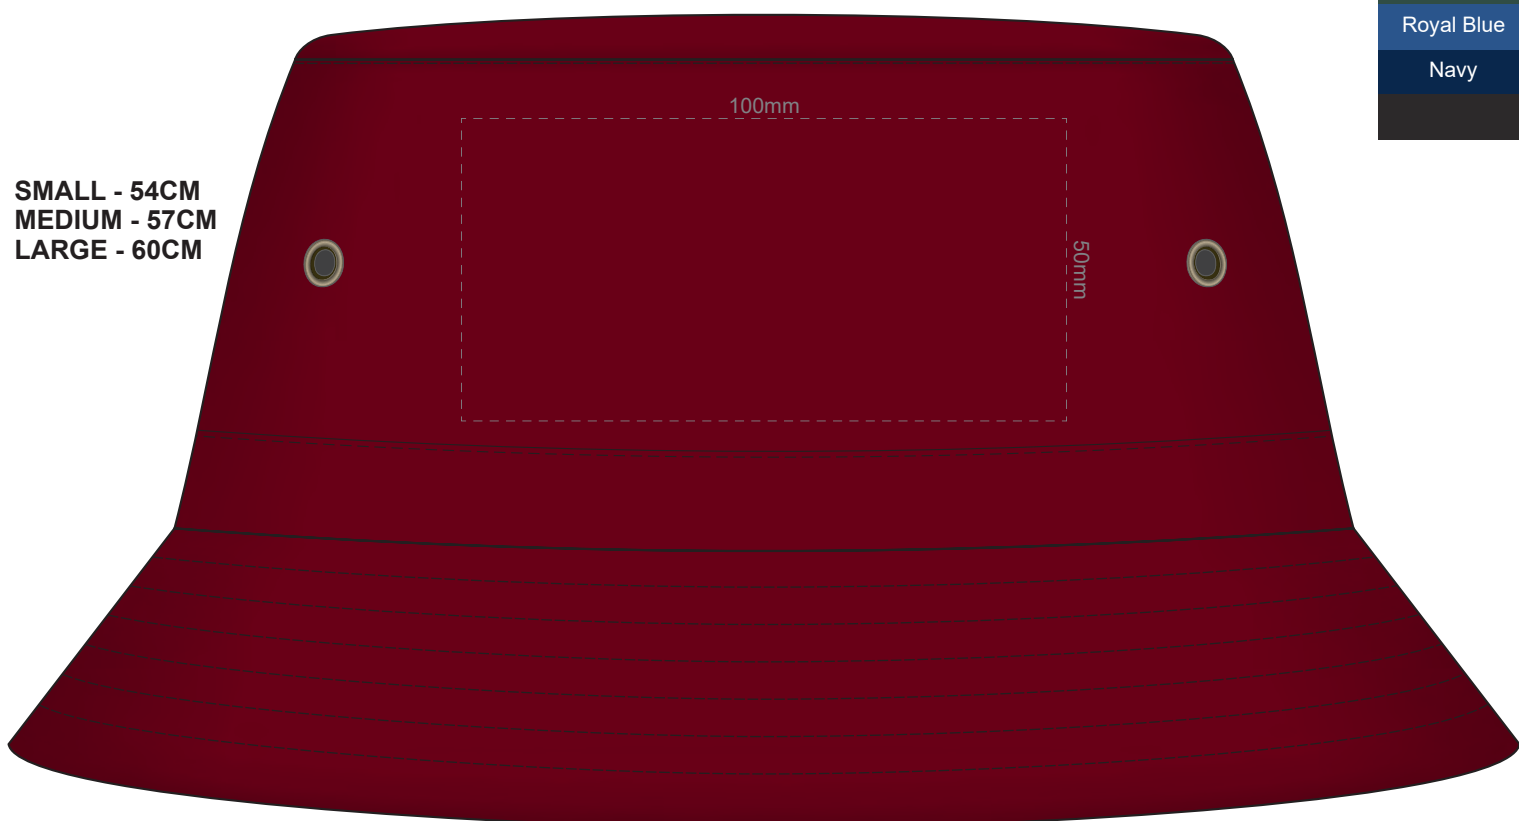

80% of Actual Size
Colourflex Transfer
Faux Embroidery
FRONT

SMALL - 54CM
MEDIUM - 57CM
LARGE - 60CM

80% of Actual Size
Colourflex Transfer
Faux Embroidery
BACK

SMALL - 54CM
MEDIUM - 57CM
LARGE - 60CM

80% of Actual Size
Embroidery
FRONT

SMALL - 54CM
MEDIUM - 57CM
LARGE - 60CM

80% of Actual Size
Embroidery
BACK

SMALL - 54CM
MEDIUM - 57CM
LARGE - 60CM